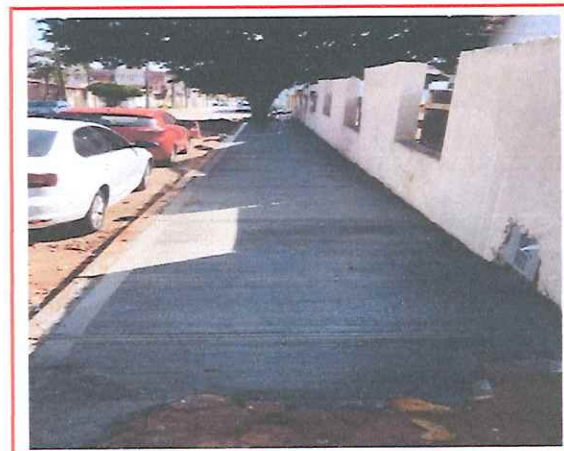

Unidade: CONSTRUÇÃO DE QUADRA COBERTA, VESTIÁRIOS E ESTACIONAMENTO NA EMEF. JOÃO FRANCISCO ROSA

Local: Alameda Augusto Severo, s/n - Vila Elza - Sorocaba/SP

A handwritten signature in blue ink, located in the bottom right corner of the page.

A large, stylized handwritten signature in blue ink, located in the bottom right corner of the page.

7 de jul. de 2023 13:49:07
Largo Monte Castelo, 103
Jardim Ana Maria
Sorocaba SP
18065-407
Brasil

7 de jul. de 2023 13:48:37
Rua Pedroso de Barros, 68
Jardim Ana Maria
Sorocaba SP
18065-407
Brasil