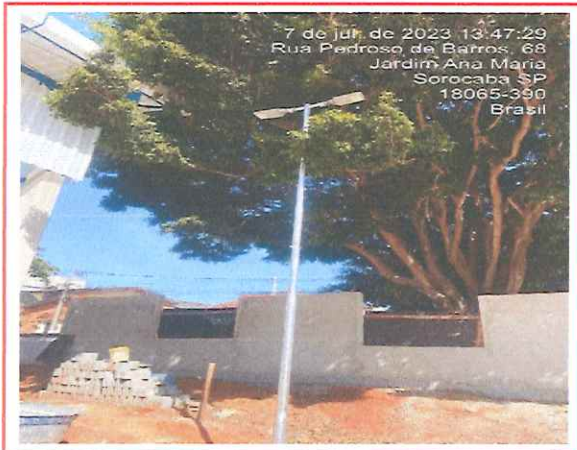

Unidade: CONSTRUÇÃO DE QUADRA COBERTA, VESTIÁRIOS E ESTACIONAMENTO NA EMEF. JOÃO FRANCISCO ROSA

Local: Alameda Augusto Severo, s/n - Vila Elza - Sorocaba/SP

A handwritten signature in blue ink, located in the bottom right corner of the page.

A large, stylized handwritten signature in blue ink, located in the bottom right corner of the page.

7 de jul. de 2023 13:49:07
Largo Monte Castelo, 103
Jardim Ana Maria
Sorocaba SP
18065-407
Brasil

7 de jul. de 2023 13:48:37
Rua Pedroso de Barros, 68
Jardim Ana Maria
Sorocaba SP
18065-407
Brasil