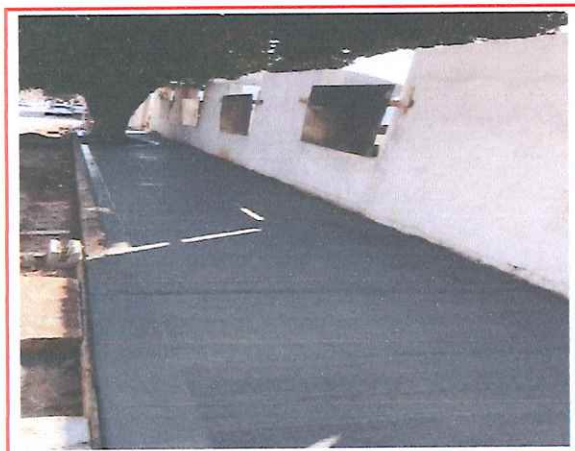

Unidade: CONSTRUÇÃO DE QUADRA COBERTA, VESTIÁRIOS E ESTACIONAMENTO NA EMEF. JOÃO FRANCISCO ROSA

Local: Alameda Augusto Severo, s/n - Vila Elza - Sorocaba/SP

A handwritten signature in blue ink, located in the bottom right corner of the page.

A large, stylized handwritten signature in blue ink, located in the bottom right corner of the page.

7 de jul. de 2023 13:49:07
Largo Monte Castelo, 103
Jardim Ana Maria
Sorocaba SP
18065-407
Brasil

7 de jul. de 2023 13:48:37
Rua Pedroso de Barros, 68
Jardim Ana Maria
Sorocaba SP
18065-407
Brasil