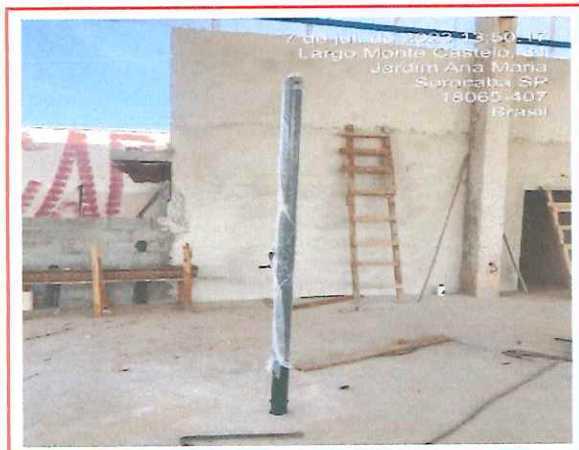

Unidade: CONSTRUÇÃO DE QUADRA COBERTA, VESTIÁRIOS E ESTACIONAMENTO NA EMEF. JOÃO FRANCISCO ROSA

Local: Alameda Augusto Severo, s/n - Vila Elza - Sorocaba/SP

A handwritten signature in blue ink, located in the bottom right corner of the page.

A large, stylized handwritten signature in blue ink, located in the bottom right corner of the page.

7 de jul. de 2023 13:49:07
Largo Monte Castelo, 103
Jardim Ana Maria
Sorocaba SP
18065-407
Brasil

7 de jul. de 2023 13:48:37
Rua Pedroso de Barros, 68
Jardim Ana Maria
Sorocaba SP
18065-407
Brasil