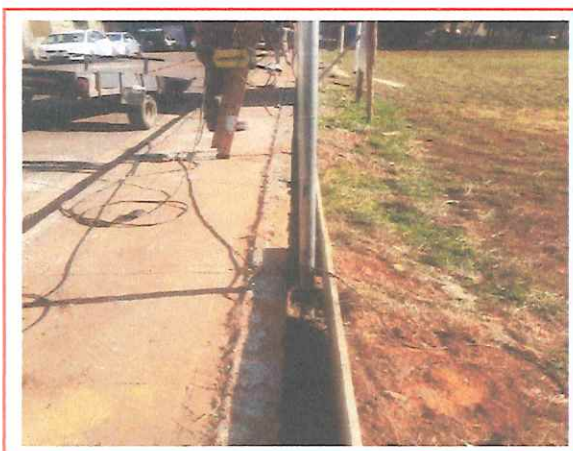

Unidade: REFORMA E AMPLIAÇÃO DO CAMPO DE FUTEBOL

Local: RUA BRASIL – VILA MARIA DOS PRAZERES – SOROCABA/SP.

A large, stylized handwritten signature in black ink, located in the bottom right corner of the page.