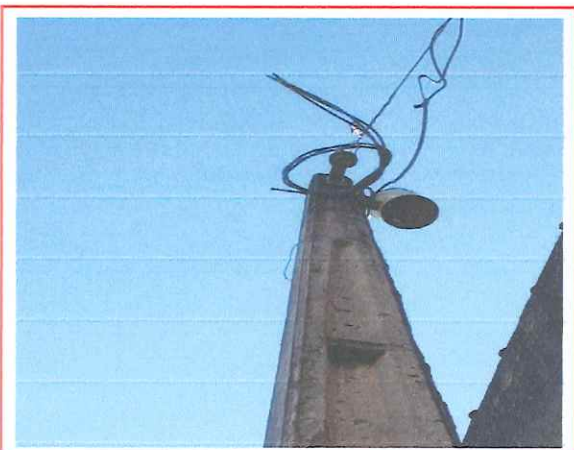

Unidade: REFORMA E AMPLIAÇÃO DO CAMPO DE FUTEBOL

Local: RUA BRASIL – VILA MARIA DOS PRAZERES – SOROCABA/SP.

A large, stylized handwritten signature in black ink, located in the bottom right corner of the page.