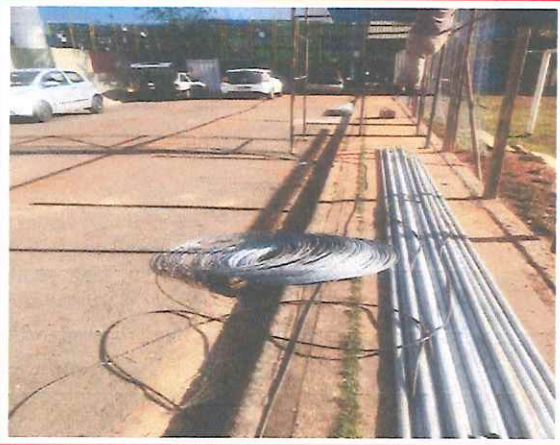

Unidade: REFORMA E AMPLIAÇÃO DO CAMPO DE FUTEBOL

Local: RUA BRASIL – VILA MARIA DOS PRAZERES – SOROCABA/SP.

A large, stylized handwritten signature in black ink, located in the bottom right corner of the page.