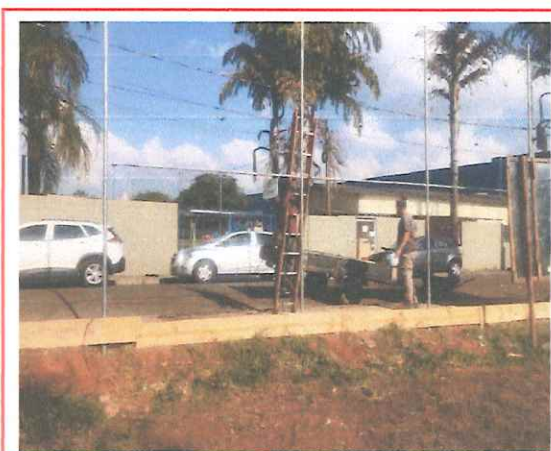

Unidade: REFORMA E AMPLIAÇÃO DO CAMPO DE FUTEBOL

Local: RUA BRASIL – VILA MARIA DOS PRAZERES – SOROCABA/SP.

A large, stylized handwritten signature in black ink, located in the bottom right corner of the page.